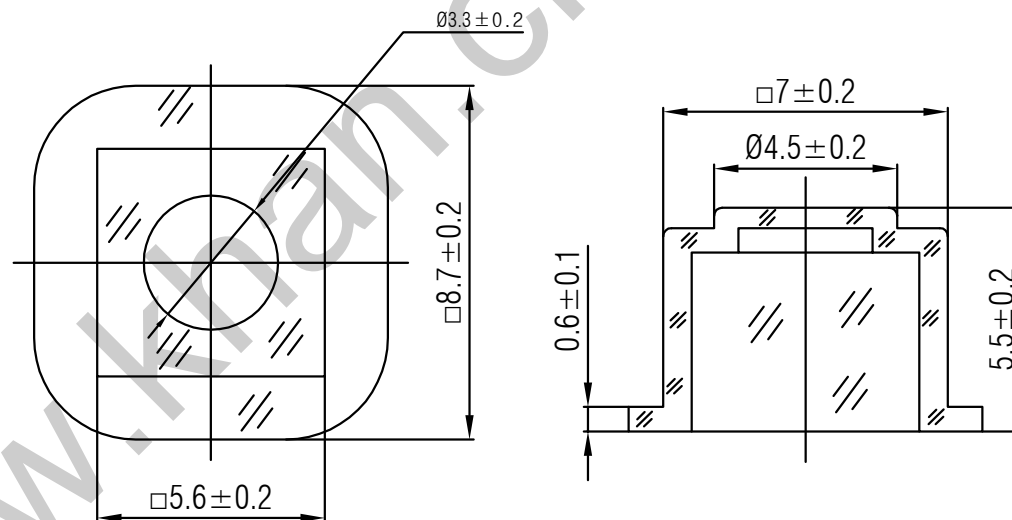

SWITCH CAP
P/N:SC701

Materials PVC

Color Transparent
(OEM AVAILABLE)

Packaging

Bulk Package
Inner Package: Plastic bag
Outer Package: Carton

WENZHOU KHAN ELECTRONIC

VERSION		PROJECTION	DESIGNED	Wei Lin
KH14FE22E			CHECKED	ZhongJu Peng
SCALE	SIZE	 Dimensions are shown:mm(inches)	APPROVED	Johan Xu
5:1	A4		2022.05.11	